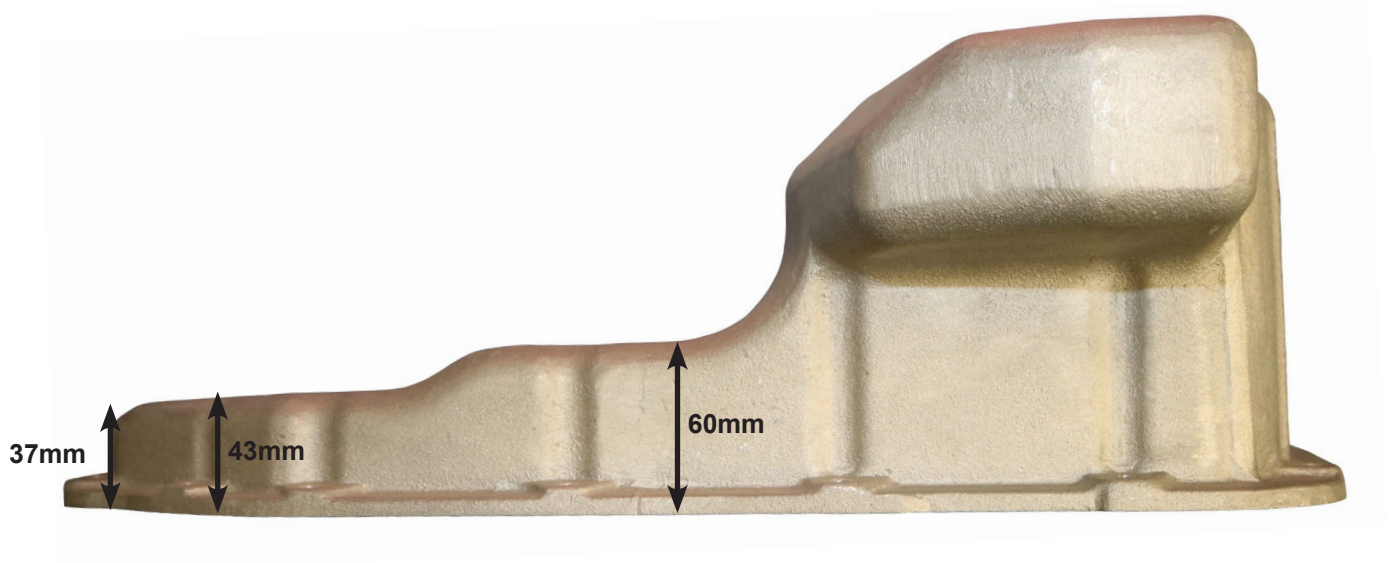

SMP-3 C20XE big wing wet sump pan dimensions

Free technical support is available on our website. If you require personalised technical support training, this is available at a chargeable rate.

SBD Motorsport Ltd
Unit 15, Red Lion Business Park, Red Lion Road, Surbiton, Surrey. KT6 7QD
Tel: 020 8391 0121
Website: www.sbdmotorsport.co.uk