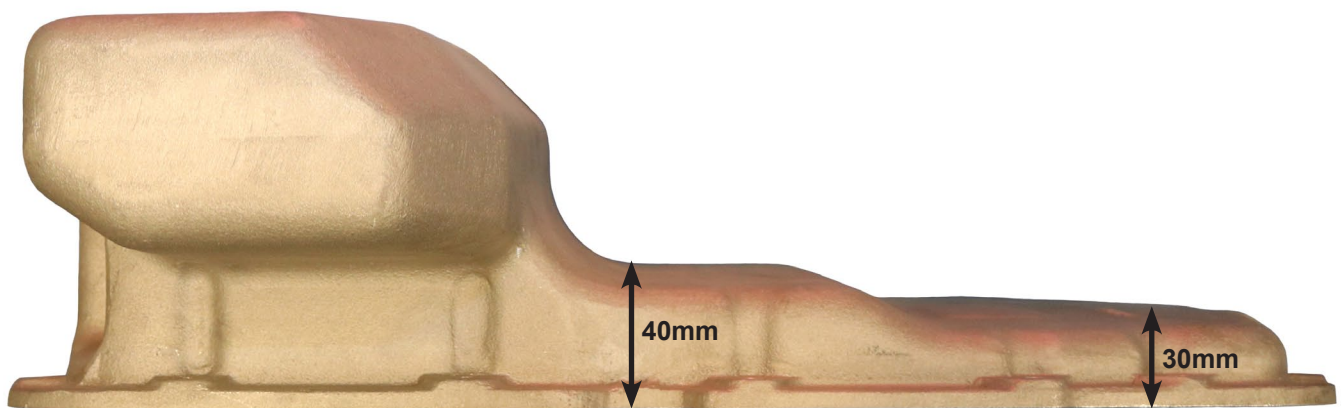

SMP-3 C20XE big wing wet sump pan dimensions

Free technical support is available on our website. If you require personalised technical support training, this is available at a chargeable rate.

SBD Motorsport Ltd
Unit 15, Red Lion Business Park, Red Lion Road, Surbiton, Surrey. KT6 7QD
Tel: 020 8391 0121
Website: www.sbdmotorsport.co.uk