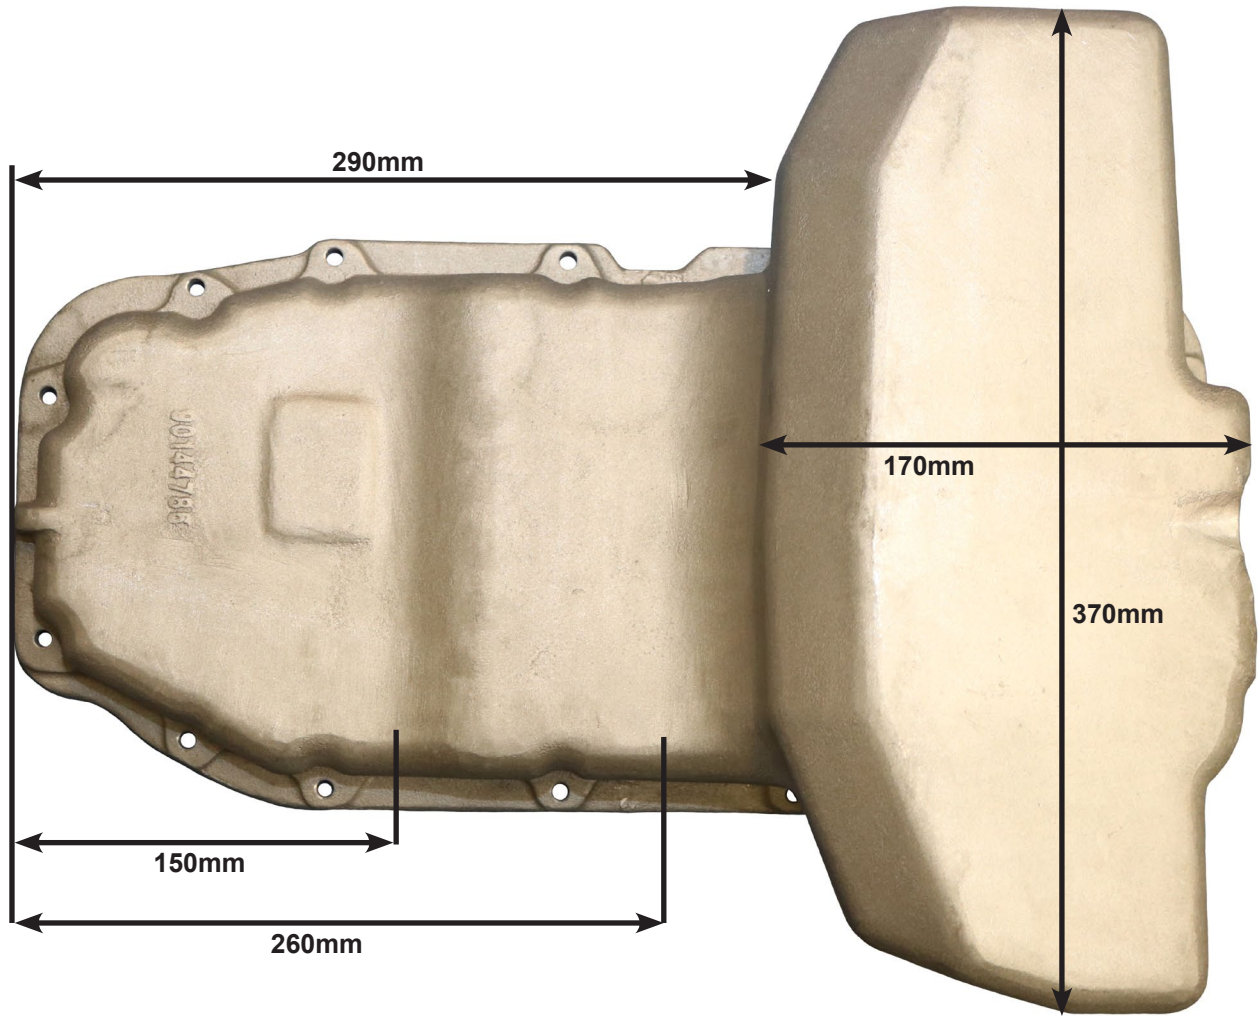

SMP-3 C20XE big wing wet sump pan dimensions

Free technical support is available on our website. If you require personalised technical support training, this is available at a chargeable rate.

SBD Motorsport Ltd
Unit 15, Red Lion Business Park, Red Lion Road, Surbiton, Surrey. KT6 7QD
Tel: 020 8391 0121
Website: www.sbdmotorsport.co.uk