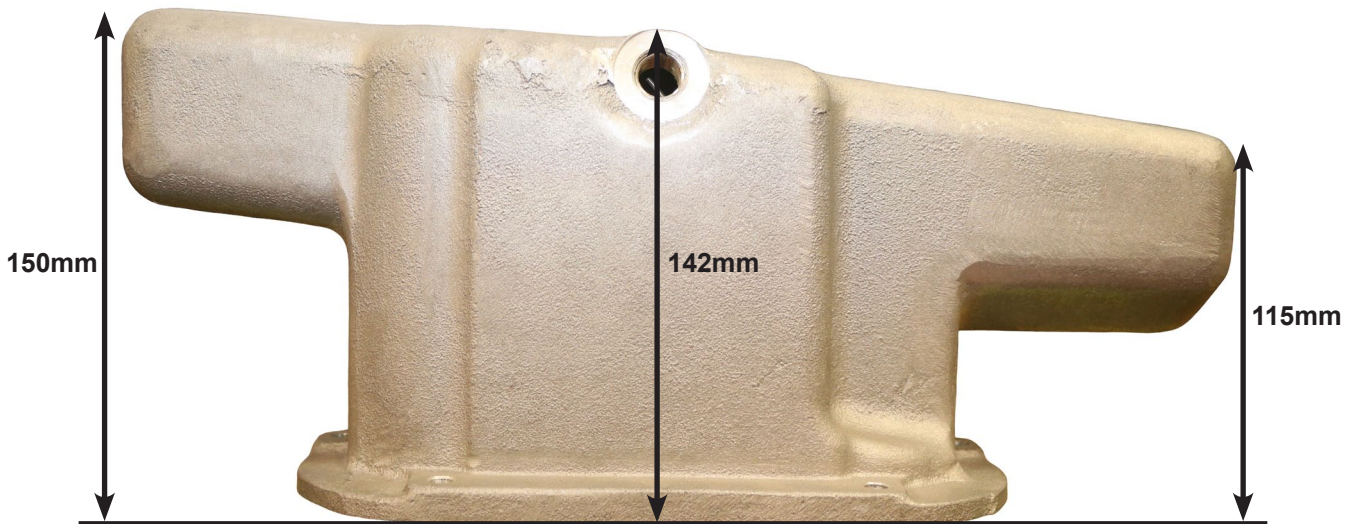

SMP-3 C20XE big wing wet sump pan dimensions

Free technical support is available on our website. If you require personalised technical support training, this is available at a chargeable rate.

SBD Motorsport Ltd
Unit 15, Red Lion Business Park, Red Lion Road, Surbiton, Surrey. KT6 7QD
Tel: 020 8391 0121
Website: www.sbdmotorsport.co.uk