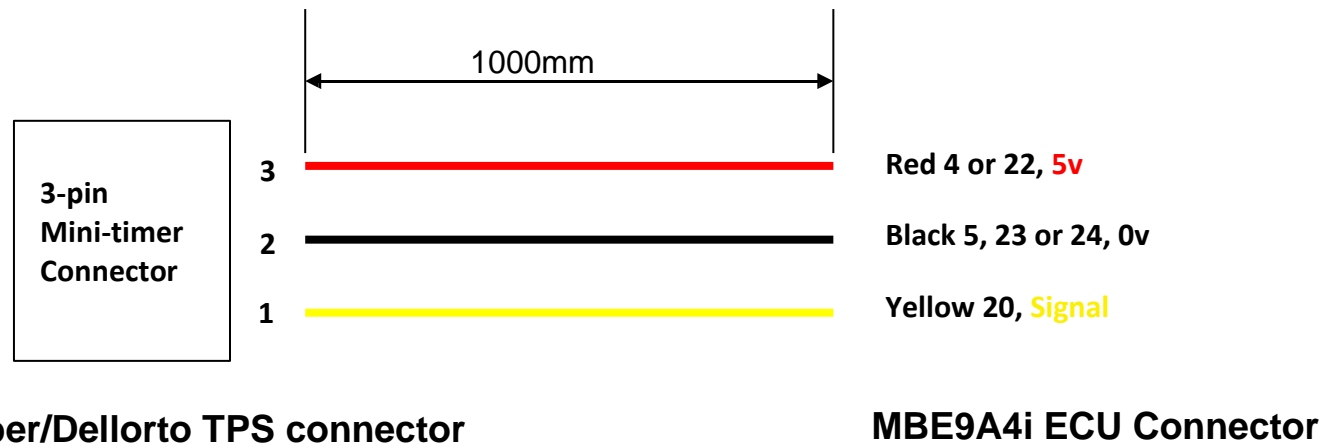

## LM-TP-ADP-01

### SBD TPS adapters for MBE9A4i ECU

***Please be aware that Technical Support involving our Technicians is chargeable***